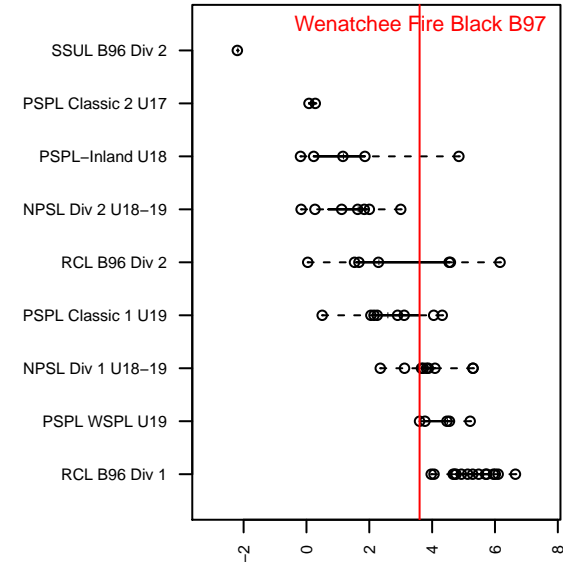

Wenatchee Fire Black B97

Wenatchee Fire FC
Wenatchee, WA
B97 total strength=1609
attack=29.18 defense=9.34
fall league = PSPL WSPL U19
notes= Osborn 2015

alt names used:

Venues played:
2015 PSPL WSPL U19

**attack and defense variance (black dot)
relative to other teams
and top 10 in region**

**attack and defense rating
relative to others at age
and all opponents in last 13 months**

Performance relative to 13 month average

Performance relative to 13 month average

date	home		away		venue	pred.home	pred.away
2015-11-14	ASE Emerald B96	5	Wenatchee Fire Black B97	0	2015 PSPL WSPL U19	2.13	3.23
2015-11-08	MVP Rapids Navy B97	3	Wenatchee Fire Black B97	0	2015 PSPL WSPL U19	1.86	1.84
2015-10-31	Wenatchee Fire Black B97	6	Central WA SA Navy B97	3	2015 PSPL WSPL U19	1.98	3.76
2015-10-25	FC Spokane Black B97	2	Wenatchee Fire Black B97	2	2015 PSPL WSPL U19	2.77	1.87
2015-10-24	Wenatchee Fire Black B97	5	ASE Emerald B96	2	2015 PSPL WSPL U19	3.23	2.13
2015-10-17	Wenatchee Fire Black B97	1	Washington East SC Seely B97	2	2015 PSPL WSPL U19	1.08	3.47
2015-10-11	Wenatchee Fire Black B97	2	MVP Rapids Navy B97	2	2015 PSPL WSPL U19	1.84	1.86
2015-09-26	Washington East SC Seely B97	3	Wenatchee Fire Black B97	2	2015 PSPL WSPL U19	3.47	1.08
2015-09-19	Wenatchee Fire Black B97	0	FC Spokane Black B97	2	2015 PSPL WSPL U19	1.87	2.77
2015-09-13	Central WA SA Navy B97	4	Wenatchee Fire Black B97	2	2015 PSPL WSPL U19	3.76	1.98